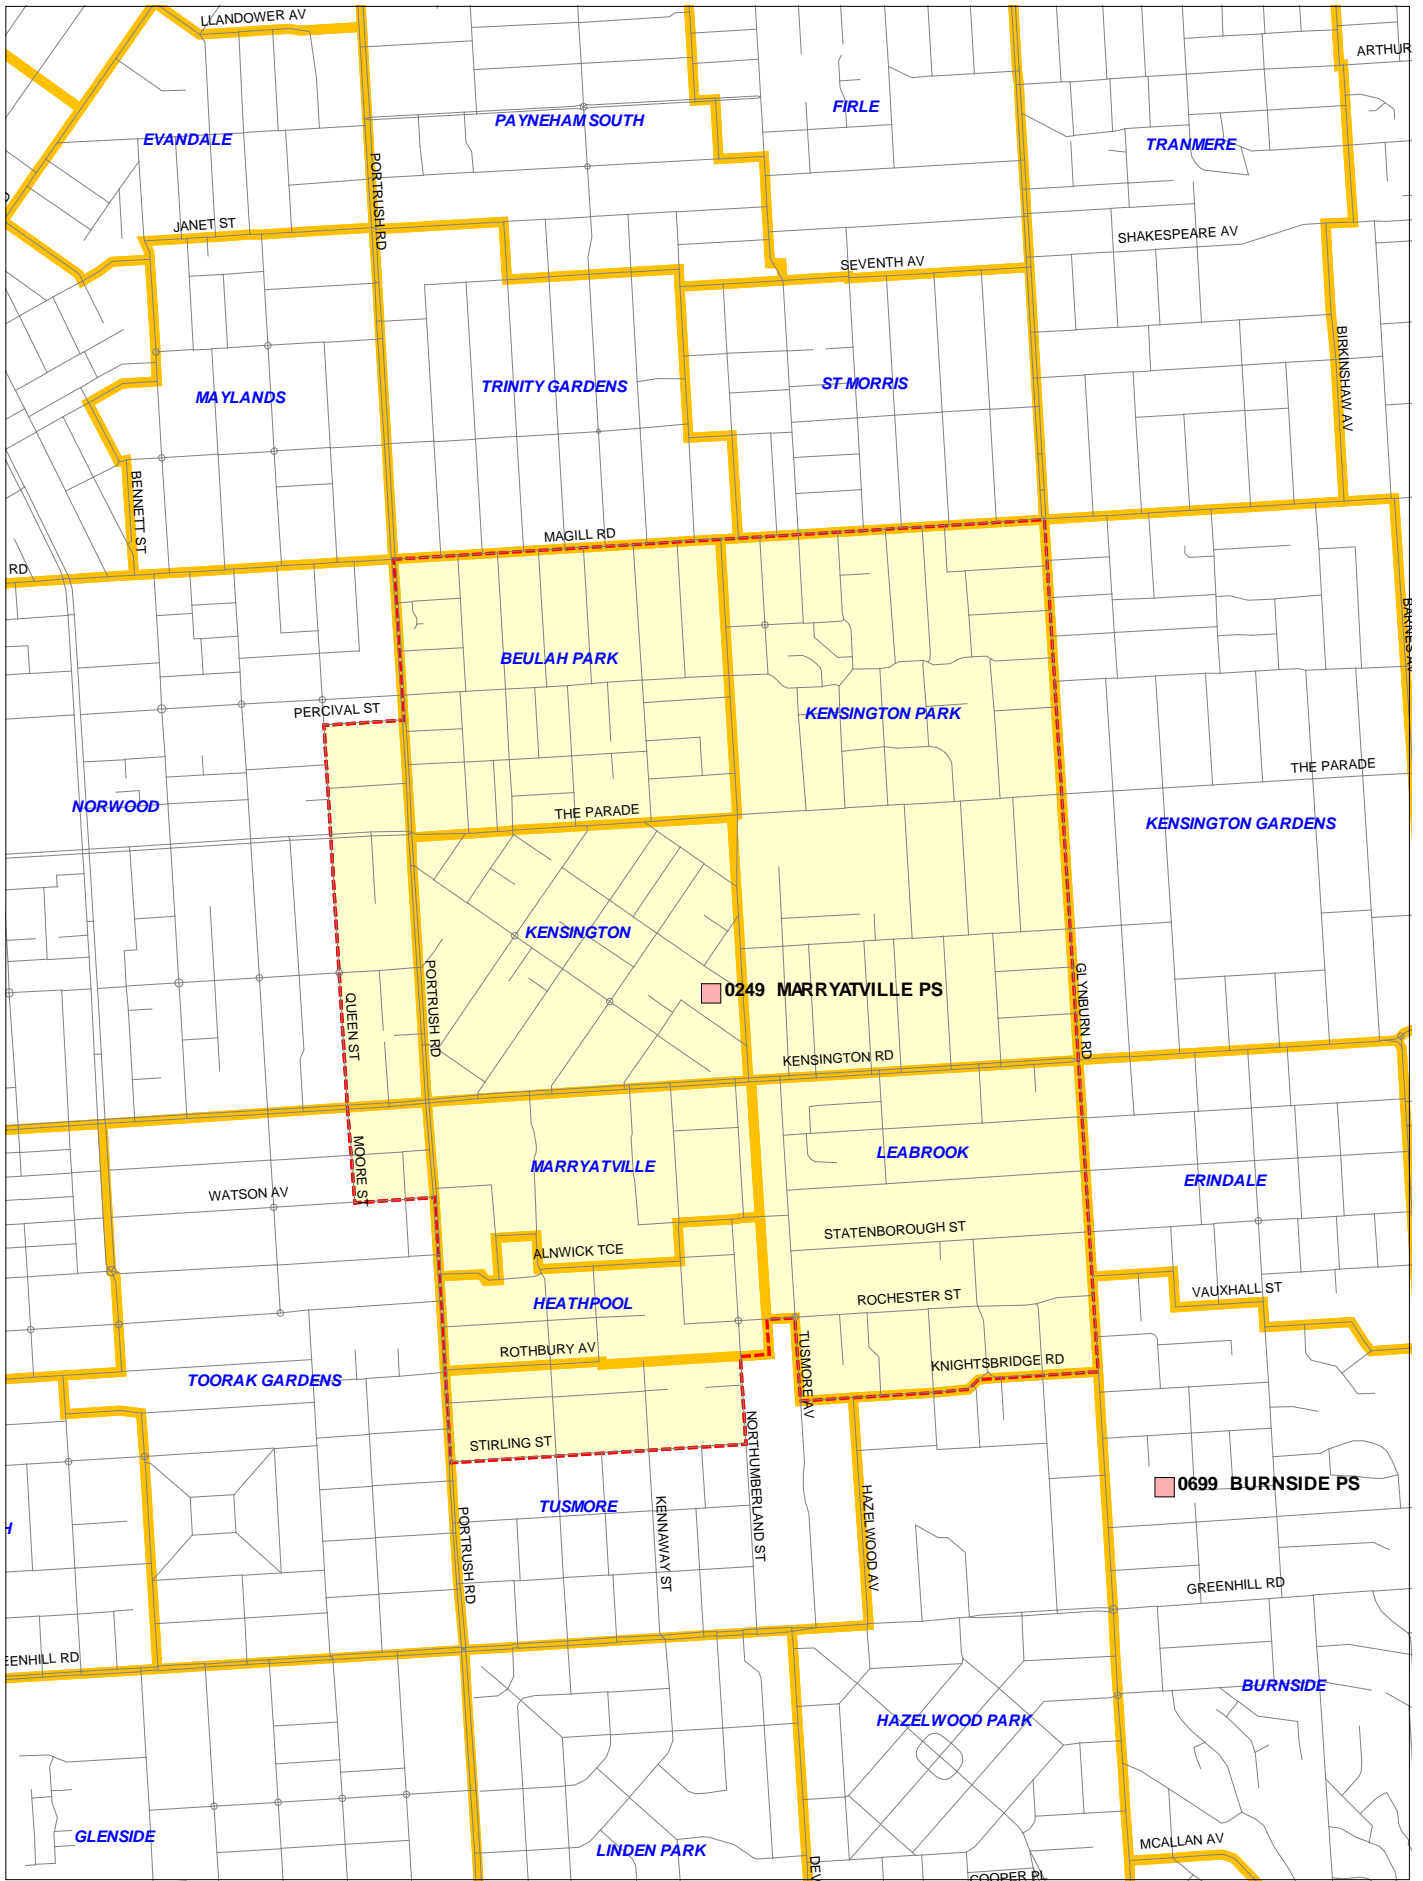

0249 Marryatville PS Zone

PS	Railway	Suburb	Zone